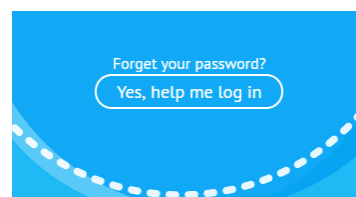

SOUL 2.0 System

SOUL 2.0 System is a web-based E-Learning system. The E-learning platform on SOUL 2.0 System is launched to support the regular classroom teaching.

Login to SOUL 2.0:

1. Go to the SOUL 2.0 website at <http://soul2.hkuspace.hku.hk>.
2. Select "**Student**" at "**User Group**" and click "**login**", enter your username and password.
  - *Username is your student number (10XXXXXX or 20XXXXXX). Student number can be found on the official receipt, the receipt generated from the Online Enrolment Services and the barcode on Lifelong Learner Card.
  - *If you have used the SOUL 2.0, Korean or Japanese E-Learning before, please use your old password.
  - *Please keep your username and password confidential.

Forgot student number

Go to <https://its.hkuspace.hku.hk/forget-username-student/>, follow the instruction and enter all required information.

Forgot password / First time user

Go to <http://soul2.hkuspace.hku.hk> and click "Yes, help me login". Follow the instruction and enter all required information. New students could set password with this method.

Access to E-learning:

1. After login to SOUL 2.0, click "KOREXXXX-XXXX-XXXXXX" (your enrolled course) in "My Course".
2. Click "Go to Korean e-Learning Website" on the course main page.

"HKU SPACE SOUL" mobile app is integrated with SOUL 2.0 platform which enables learners to enjoy greater flexibility. For download, please visit Android Google Play or Apple App Store. (Keyword: HKUSPACE/HKU SPACE/ SOUL)